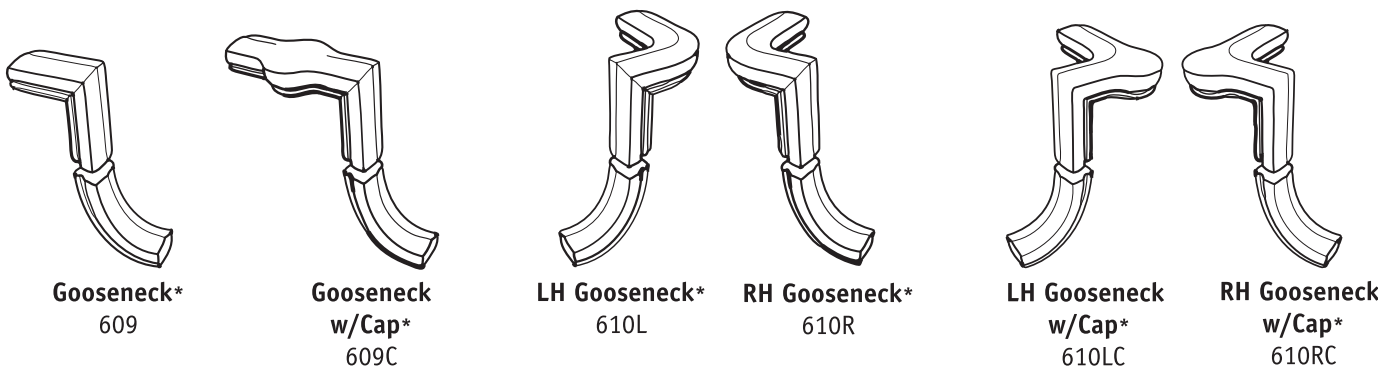

Gooseneck* 609   **Gooseneck w/Cap*** 609C   **LH Gooseneck*** 610L   **RH Gooseneck*** 610R   **LH Gooseneck w/Cap*** 610LC   **RH Gooseneck w/Cap*** 610RC

*Easing not attached on any goosenecks.
**Easing not attached unless specified.