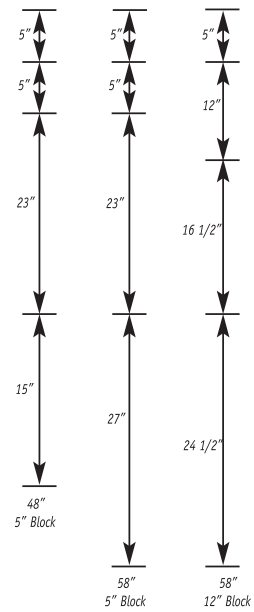

9469 South Bagley Park Road
 West Jordan, Utah 84088
 Phone: 801.280.2182 Fax: 801.280.2183

Turned Newels

Available in Oak, Maple and Alder.
 Available in other species upon request.

URN-SHAPED TURNING

	Acorn Top	Ball Top	Fluted Acorn	Fluted Ball
3":	210A	210B	210FA	210FB
3 1/2":	211A	211B	211FA	211FB
3":	210LBA	210LBB	210LBFA	210LBFB
3 1/2":	211LBA	211LBB	211LBFA	211LBFB

STRAIGHT TAPERED TURNING

	Acorn Top	Ball Top	Fluted Acorn	Fluted Ball
220A	220A	220B	220FA	220FB
221A	221A	221B	221FA	221FB
220LBA	220LBA	220LBB	220LBFA	220LBFB
221LBA	221LBA	221LBB	221LBFA	221LBFB

DOWEL TOP

	Dowel Top	Fluted Dowel
3":	210D	210FD
3 1/2":	211D	211FD

DOWEL TOP

	Dowel Top	Fluted Dowel
220D	220D	220FD
221D	221D	221FD

NEWEL BLANKS

200BL
201BL
202BL
203BL