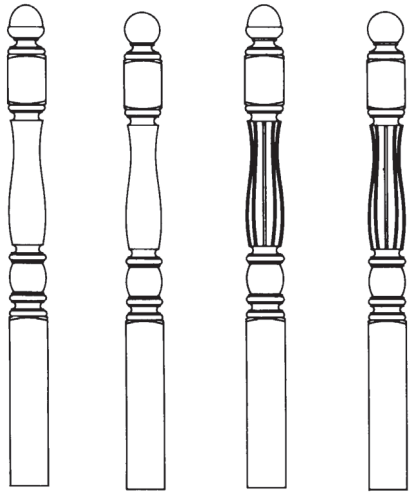

9469 South Bagley Park Road
 West Jordan, Utah 84088
 Phone: 801.280.2182 Fax: 801.280.2183

Turned Newels

Available in Oak, Maple and Alder.
 Available in other species upon request.

URN-SHAPED TURNING

	Acorn Top	Ball Top	Fluted Acorn	Fluted Ball
3":	210A	210B	210FA	210FB
3 1/2":	211A	211B	211FA	211FB
3":	210LBA	210LBB	210LBFA	210LBFB
3 1/2":	211LBA	211LBB	211LBFA	211LBFB

STRAIGHT TAPERED TURNING

	Acorn Top	Ball Top	Fluted Acorn	Fluted Ball
220A	220A	220B	220FA	220FB
221A	221A	221B	221FA	221FB
220LBA	220LBA	220LBB	220LBFA	220LBFB
221LBA	221LBA	221LBB	221LBFA	221LBFB

DOWEL TOP

	Dowel Top	Fluted Dowel
3":	210D	210FD
3 1/2":	211D	211FD

DOWEL TOP

	Dowel Top	Fluted Dowel
220D	220D	220FD
221D	221D	221FD

NEWEL BLANKS

200BL
201BL
202BL
203BL