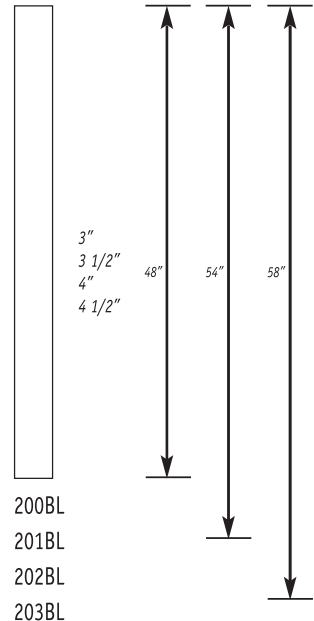

9469 South Bagley Park Road
 West Jordan, Utah 84088
 Phone: 801.280.2182 Fax: 801.280.2183

Turned Newels

Available in Oak, Maple and Alder.
 Available in other species upon request.

URN-SHAPED TURNING

	Acorn Top	Ball Top	Fluted Acorn	Fluted Ball
3":	210A	210B	210FA	210FB
3 1/2":	211A	211B	211FA	211FB
3":	210LBA	210LBB	210LBFA	210LBFB
3 1/2":	211LBA	211LBB	211LBFA	211LBFB

STRAIGHT TAPERED TURNING

	Acorn Top	Ball Top	Fluted Acorn	Fluted Ball
220A	220A	220B	220FA	220FB
221A	221A	221B	221FA	221FB
220LBA	220LBA	220LBB	220LBFA	220LBFB
221LBA	221LBA	221LBB	221LBFA	221LBFB

DOWEL TOP

	Dowel Top	Fluted Dowel
3":	210D	210FD
3 1/2":	211D	211FD

DOWEL TOP

	Dowel Top	Fluted Dowel
220D	220D	220FD
221D	221D	221FD

NEWEL BLANKS

200BL
201BL
202BL
203BL