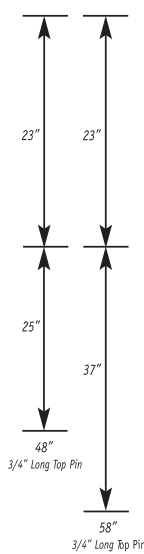

9469 South Bagley Park Road
 West Jordan, Utah 84088
 Phone: 801.280.2182 Fax: 801.280.2183

Turned Newels

Available in Oak, Maple and Alder.
 Available in other species upon request.

URN-SHAPED TURNING

	Acorn Top	Ball Top	Fluted Acorn	Fluted Ball
3":	210A	210B	210FA	210FB
3 1/2":	211A	211B	211FA	211FB
3":	210LBA	210LBB	210LBFA	210LBFB
3 1/2":	211LBA	211LBB	211LBFA	211LBFB

STRAIGHT TAPERED TURNING

	Acorn Top	Ball Top	Fluted Acorn	Fluted Ball
220A	220A	220B	220FA	220FB
221A	221A	221B	221FA	221FB
220LBA	220LBA	220LBB	220LBFA	220LBFB
221LBA	221LBA	221LBB	221LBFA	221LBFB

DOWEL TOP

	Dowel Top	Fluted Dowel
3":	210D	210FD
3 1/2":	211D	211FD

DOWEL TOP

	Dowel Top	Fluted Dowel
220D	220D	220FD
221D	221D	221FD

NEWEL BLANKS

200BL
201BL
202BL
203BL